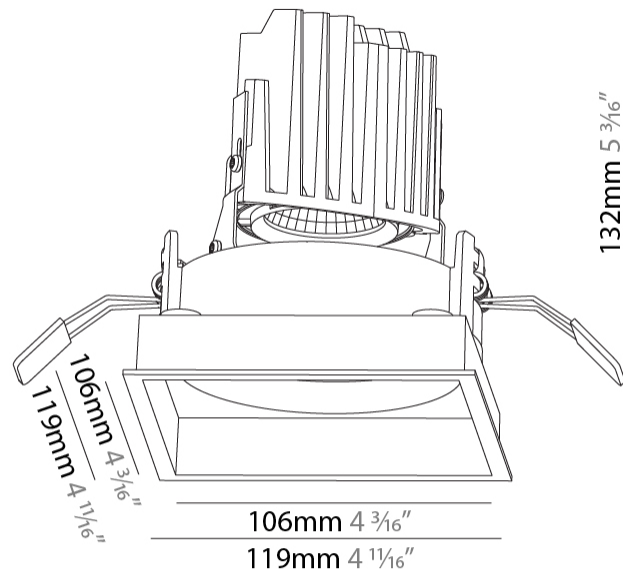

PHYSICAL

Shape: Square
Length (mm): 119
Length (in): 4 11/16
Width (mm): 119
Width (in): 4 11/16
Depth (mm): 132
Depth (in): 5 3/16
Ceiling Thickness (mm): 10 / 12.5 / 15
Ceiling Thickness (in): 3/8 or 1/2 or 9/16
Min. Recessing Depth (mm): 150
Min. Recessing Depth (in): 5 7/8
Light Distribution: Adjustable / Downlight
Weight (kg): 0.542
Weight (lbs): 1.2
Fixture Finish: SSR / BKV / CWI / CRY / HAB / UFT / ITA / RUA / FTG / MYG / LOD / PUS / FRO / FUP / KIA / POP / BLS / SPG / MEY / GOH / GUM / CHC / COM / ABZ / JAG / OBR / MOS / ROR
Fixture Material: Aluminum Die Cast
Cut-out Measurements: 114mm / 4 1/2" x 114mm / 4 1/2"

ELECTRICAL

Lamp Type: LED
Input Wattage (W): 16.5
Total Output Wattage (W): 14
Dimming: Tri-Mode (Non-Dimming and Phase Dimming (120Vac only) and 0-10V Dimming)
Driver Included: No
Driver Location: Recessed Housing
Driver Type: Constant Current - Universal
Driver Class: Class 2
Housing: See components
Input Voltage (V): 120 - 277
Constant Current (MA): 500

LED

Number of LEDs: 1
Color Temperature (°K): 2700 / 3000 / 3500 / 4000
Max. Delivered Lumen (lm): 940 / 980 / 1029 / 1050
Nominal Lumen (lm): 1386 / 1438 / 1511 / 1542
CRI: >90 CRI
Lamp Life (hrs): 50000

OPTICAL

Reflector°: 20 / 40 / 60
Adjustability: Rotational 355°; Tilt 30°

RATINGS AND CERTIFICATIONS

Certified By: Certified for North American Standards
IP rating: IP20